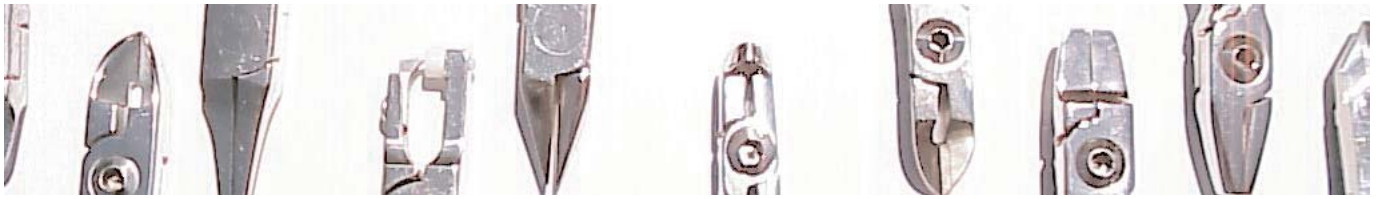

Prophy Cup Holder & Abrasive Strip Holding Instrument and Supplies

Prophy Cup Holder

Need to do rebounds faster? Try this new Prophy Cup Holder. It makes cleaning a single tooth easy and eliminates sterilization of hand pieces. Available in Autoclavable or Disposable variations.

	PROPHY CUP HOLDER, Autoclavable w/ 20 cups
	LIGATURE TIE PLACER, Disposable 25 pk w/ 25 cups

Abrasive Strip Holding Instrument

Manual operation means better, safer control. Stripper can be used up to the first molar; however, this varies with tissue flexibility. The holder accepts all sizes of steel abrasive strips; safe sided and double sided. Use of correct width will prevent gingival tissue injury. The incisal guide also prevents tissue laceration. The holder accepts many linen, cloth, or plastic abrasive strips. One abrasive strip can be used for several applications. Enamel strip holder and sample package of abrasive strips, 4mm wide, dual faced, medium grit.

The Abrasive Strips are the finest quality manufactured. Extra strong bonded grit-autoclavable-can be used wet or dry. Select from 4mm, 6mm,8mm width. All strips are 4 3/4" long. Dual or single faced, medium grit. 12 strips per package.

	Adhesive Strip Holding Instrument
	Adhesive Strips, Single 4mm
	Adhesive Strips, Single 6mm
	Adhesive Strips, Single 6mm
	Adhesive Strips, Dual 4mm
	Adhesive Strips, Dual 6mm
	Adhesive Strips, Dual 6mm