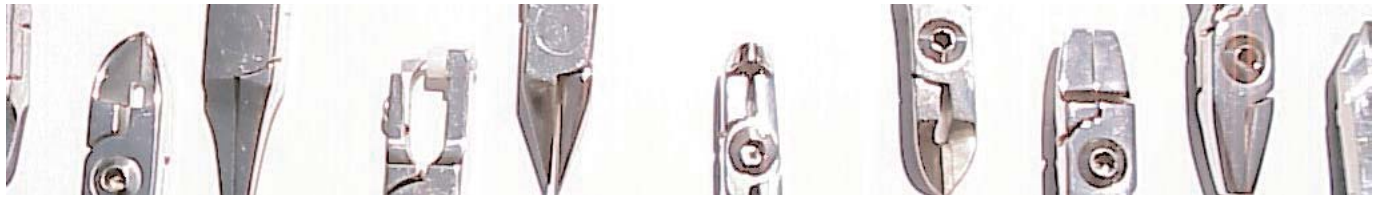

**CALL TOLL FREE TODAY!! 1-800-752-8884**  
We accept Visa, Mastercard & American Express

45 Koch Road, Suite G  
Corte Madera, CA 94925

**PYRAMID**  
ORTHODONTICS

**AEZ Pliers, Cutters & Instruments**

<b>AEZ - Wire Forming Pliers</b>	
800-301	AEZ-BIRD BEAK PLIER
	AEZ-BIRD BEAK PLIER (SHORT NOSE)
	AEZ-BIRD BEAK PLIER W.CUTTER
800-302	AEZ-LIGHT WIRE BIRD BEAK PLIER *NO GROOVE*
800-303	AEZ-LIGHT WIRE BIRD BEAK PLIER W/GROOVE
800-304	AEZ-ARCH BENDING PLIER (.075")
800-305	AEZ-ARCH BENDING PLIER (.050")
	AEZ-UNIVERSAL HILGERS INTRAORAL ARCH BENDING PLIER
	AEZ-JARABAK PLIER
800-306	AEZ-STRAIGHT CROWN SCISSORS
800-307	AEZ-LOOP FORMING PLIER
	AEZ-LOOP FORMING PLIER - SLIM
800-308	AEZ-NANCE CLOSING LOOP PLIER
800-309	AEZ-MODIFIED ARCH BENDING PLIER (STEP PLIER)
800-310	AEZ-ADAMS PLIER
800-311	AEZ-THREE JAW WIRE BENDING PLIER
800-312	AEZ-THREE JAW WIRE BENDING PLIER (SLIM)
800-313	AEZ-OPTICAL PLIER
800-314	AEZ-CONTOURING PLIER
800-315	AEZ-RECT ARCH FORMING PLIER, TWEED (800-8100,810S)
<b>AEZ - Debonding and Adhesive Removing Pliers</b>	
800-401	AEZ-DEBONDING PLIER
	AEZ-DEBONDING PLIER - STRAIGHT
800-402	AEZ-COTTON PLIER
800-403	AEZ-CERAMIC DEBONDING PLIER
	AEZ- BRACKET DEBONDING PLIER
800-404	AEZ-ADHESIVE REMOVAL PLIERS (410)
800-405	AEZ-ADHESIVE REMOVAL PLIER (SHORT)
	AEZ-ADHESIVE REMOVAL PLIER (TITANIUM)
<b>AEZ - Tweed Pliers</b>	
800-501	AEZ-TWEED LOOP FORMING PLIER
800-502	AEZ-TWEED HOLLOW CHOP PLIER
800-503	AEZ-TWEED BAND SEATING PLIER
800-504	AEZ-TWEED BIRD BEAK PLIER
800-505	AEZ-TWEED ARCH BENDING PLIER
800-506	AEZ-TWEED HOW PLIER
800-507	AEZ-TWEED WEINGART UTILITY PLIER
<b>AEZ - Band &amp; Crown Removing Pliers</b>	
800-601	AEZ-POSTERIOR BAND REMOVING PLIER
	AEZ-POSTERIOR BAND REMOVING PLIER - SLIM
800-602	AEZ-ANTERIOR BAND REMOVING PLIER
800-603	CAP REMOVAL TOOL KIT, W/REPLACEABLE TIP
800-604	AEZ-CAP REMOVAL TIPS ONLY (5 PC)
	AEZ-CHASTANT CROWN REMOVING PLIER
	AEZ-CROWN SLITTING PLIER