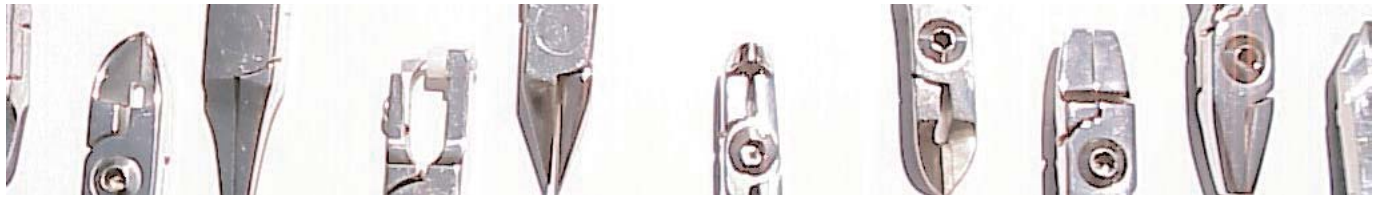

**Orthodontic Instrument
Code Rings**

Orthodontic Instrument Code Rings

Orthodontic Instrument Code Rings specifically designed for use with orthodontic instruments. They are designed to fit orthodontic plier handles, scalers, band sealers, hemostats, and other orthodontic instruments. They are made out of a high temperature silicone that can withstand repeated autoclaving and heat sterilization up to 370 degrees. Available in a dispenser kit containing all 12 colors. Individual colors also available separately. Individual colors packaged in bags of 100.

	Ortho Instrument Code Rings, 12 color kit w/dispenser
	Ortho Instrument Code Rings, Blue
	Ortho Instrument Code Rings, Green
	Ortho Instrument Code Rings, Purple
	Ortho Instrument Code Rings, Red
	Ortho Instrument Code Rings, Black
	Ortho Instrument Code Rings, Orange
	Ortho Instrument Code Rings, Pink
	Ortho Instrument Code Rings, White
	Ortho Instrument Code Rings, Tan
	Ortho Instrument Code Rings, Yellow
	Ortho Instrument Code Rings, Brown
	Ortho Instrument Code Rings, Dark Gray
	Ortho Instrument Code Rings, Mixed Colors