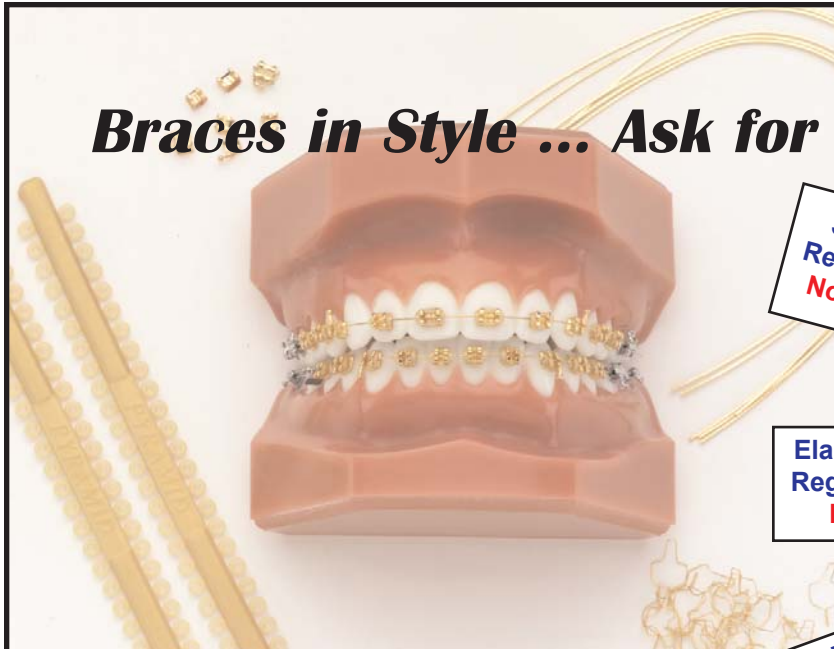

Braces in Style ... Ask for Gold!

S/S 24K Archwire
Regular Price $32.00
Now $17.90/pkg 10

Elastic Ties & Chain
Regular Price $19.95
Now $9.95/pkg

24K Buccal Tubes
Regular Price $8.00
Now $4.00 each

24K Metallic Gold Single Buccal Tubes
** other buccal tubes can be special ordered.

Bondable Single Convertible First Molar Tubes

Torque	Distal Offset		Prestige Micro		Prestige Micro	
			.018R	.018L	.022R	.022L
Single Upper						
-10°	6°		G330-151	G330-152	G331-151	G331-152
Single Lower						
0°	6°		G330-101	G330-102	G331-101	G331-102
-22°	6°		G330-551	G330-552	G331-551	G331-552
-25°	6°		G330-553	G330-554	G331-553	G331-554
-22°	0°		G330-555	G330-556	G331-555	G331-556

Bondable Single Second Molar Tubes

Torque	Distal Offset		Prestige Micro		Prestige Micro	
			.018R	.018L	.022R	.022L
Upper 2nd Molar						
-10°	10°	no dist ext	G340-153	G340-154	G341-153	G341-154
Lower 2nd Molar						
-27°	6°	no dist ext	G340-553	G340-554	G341-553	G341-554
-20°	6°	no dist ext	G340-557	G340-558	G341-557	G341-558

24K Ligs & Kobys
Regular Price $99.00
Now $49.95/pkg

24K Gold Full Form Archwires		
Stainless Steel		
Size	Upper	Lower
.012	G400-301	G400-351
.014	G400-302	G400-352
.016	G400-303	G400-353
.018	G400-304	G400-354
.020	G400-305	G400-355
16 X 16	G400-306	G400-356
16 X 22	G400-307	G400-357
17 X 25	G400-308	G400-358
18 X 18	G400-309	G400-359
18 X 25	G400-310	G400-360
19 X 25	G400-311	G400-361
20 X 20	G400-313	G400-353
21 X 25	G400-312	G400-362
24K Gold Full Form Archwires		
Nitinol SE		
Size	Upper	Lower
.012	G410-301	G410-351
.014	G410-302	G410-352
.016	G410-303	G410-353
.018	G410-304	G410-354
.020	G410-305	G410-355
16 X 16	G410-306	G410-356
16 X 22	G410-307	G410-357
17 X 25	G410-308	G410-358
18 X 18	G410-309	G410-359
18 X 25	G410-310	G410-360
19 X 25	G410-311	G410-361
20 X 20	G410-313	G410-353
21 X 25	G410-312	G410-362

24K Gold Ligatures	
Performed Ligs .010	G450-102
Shorty Ligs .010	G450-310
Kobayashi Ties .010	G450-301
Shorty kobys .010	G450-303
24K Gold Colored Ties & Chain	
Reg Stick Ties	525-193
Mini Stick Ties	525-093
Chain - Closed	525-443
Chain - Short	525-439
Chain - Long	525-451
24K Gold Facebows	
Standard Facebow	G510-100

Special Order Available:
We will 24K Coat any of your Stainless Steel or Nitinol Items. Please call, email, or fax us today for a quote!

***our 24K Metallic Gold Coating makes regular Stainless Steel products safe for Nickel Sensitive patients. Ask us about our Nickel-Free Regular Metal Brackets and Buccal Tubes.

Don't forget, you may need Bands, Lingual Buttons Lingual Sheaths, Hooks, Stops, etc... for your Nickel Sensitive Patient !

Brackets